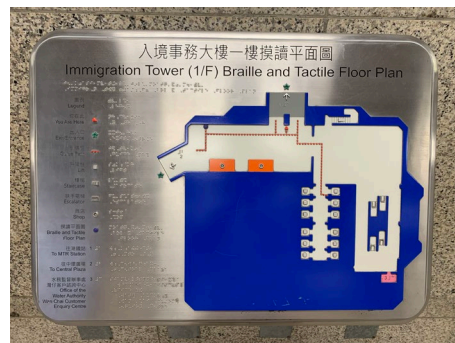

Barrier-free Facilities in Immigration Tower

Currently, barrier-free facilities provided in Immigration Tower include:

- Accessible Entrance / Exit on G/F (Photo 1a) and 1/F (Photo 1b)
- Braille and Tactile Floor Plan on G/F (Photo 2a) and 1/F (Photo 2b)
- Accessible Toilet on 7/F (Photo 3) (Please approach Building Management Office on G/F for assistance)
- Accessible Lifts (Photo 4)
- Braille and Tactile Markings on Lift Control Buttons (Photo 5)
- Tactile Guide Path (Photo 6)
- Accessible Public Reception Counter (Photo 7)
- Visual Fire Alarms (Photo 8)
- Accessible Carpark Space (Photo 9)

Photos of barrier-free facilities:

Photo 1a

Photo 1b

Photo 2a

Photo 2b

Photo 3

Photo 4

Photo 5