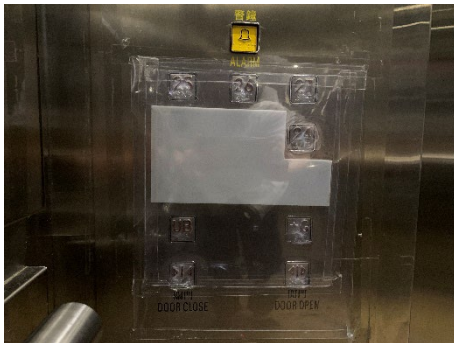

Barrier-free Facilities in Immigration Tower

Currently, barrier-free facilities provided in Immigration Tower include:

- Accessible Entrance / Exit on G/F (Photo 1a) and 1/F (Photo 1b)
- Braille and Tactile Floor Plan on G/F (Photo 2a) and 1/F (Photo 2b)
- Accessible Toilet on 7/F (Photo 3) (Please approach Building Management Office on G/F for assistance)
- Accessible Lifts (Photo 4)
- Braille and Tactile Markings on Lift Control Buttons (Photo 5)
- Tactile Guide Path (Photo 6)
- Accessible Public Reception Counter (Photo 7)
- Visual Fire Alarms (Photo 8)
- Accessible Carpark Space (Photo 9)

Photos of barrier-free facilities:

Photo 1a

Photo 1b

Photo 2a

Photo 2b

Photo 3

Photo 4

Photo 5