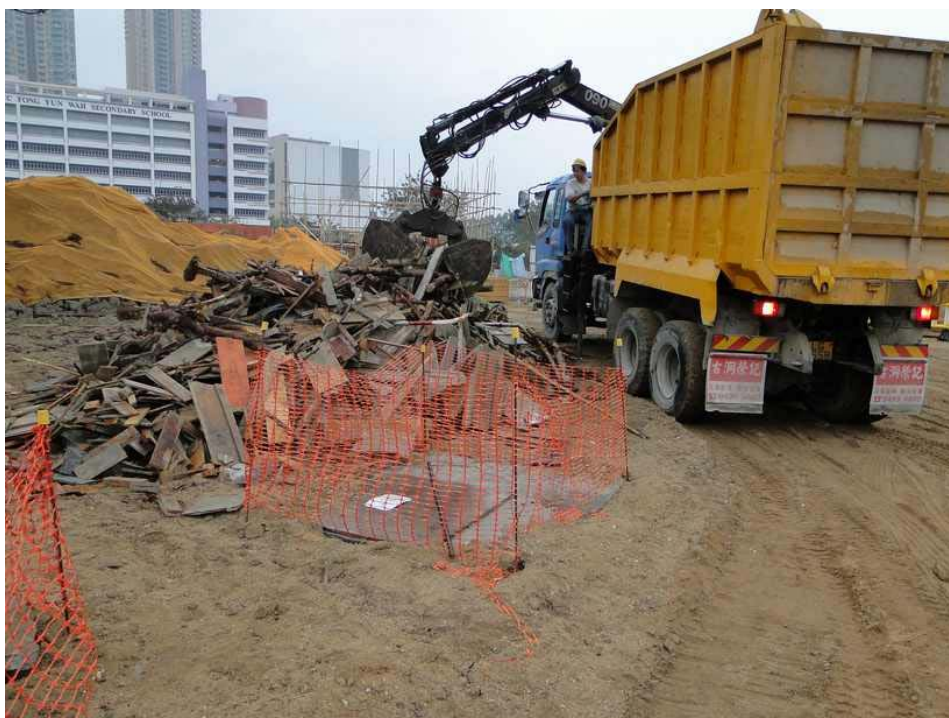

waste timber produce bio-coal 廢木材生產生物煤 废木材生产生物煤