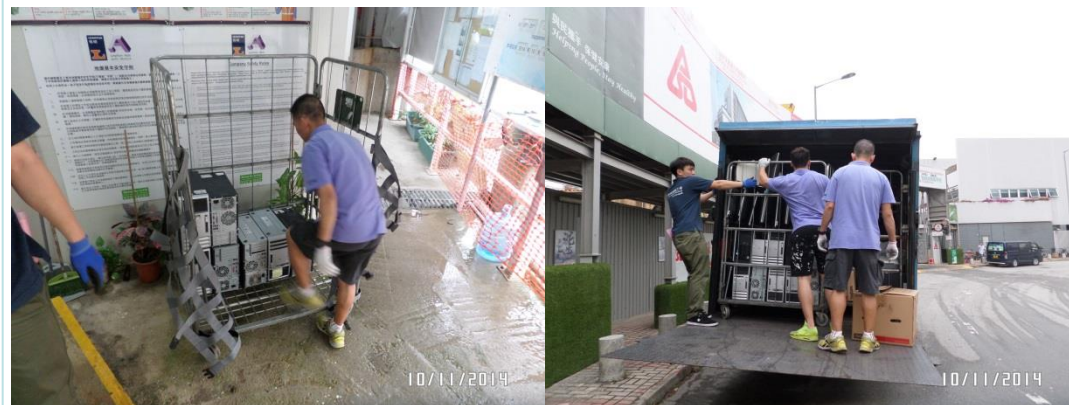

Please be assured that we would try our best to refurbish the donation for reuse. The refurbished computers would all be deploying to narrow the digital barrier. Only the deprived people or non-profit making organizations would be eligible for procuring our products.

The thorough overhauled computers have mostly sold to our clients and non-governmental organizations at an affordable price. In the past 5 years, more than twenty thousand families have benefited from our programme. Students who had used our service for study purpose was the major beneficiary.

Besides, the unusable computers and unwanted parts we have received would be dismantled fully or partially in an environmental friendly way. The superfluous computers and accessories would be sold to government-registered recyclers. We will use the resulted income to cover the operation cost and to re-invest the surplus in service improvement.

We look forward to your continuous support by donating retired computers and accessories, sponsor some deprived groups and be our volunteers.

For any further cooperation in the future, please feel free to contact us at 2716 6875.

Wish you and your company every success.

Yours sincerely,

Cheung Chun Wai
Supervisor

捐贈舊電腦予明愛電腦工場進行翻新，以供有需要學生作為學習使用。