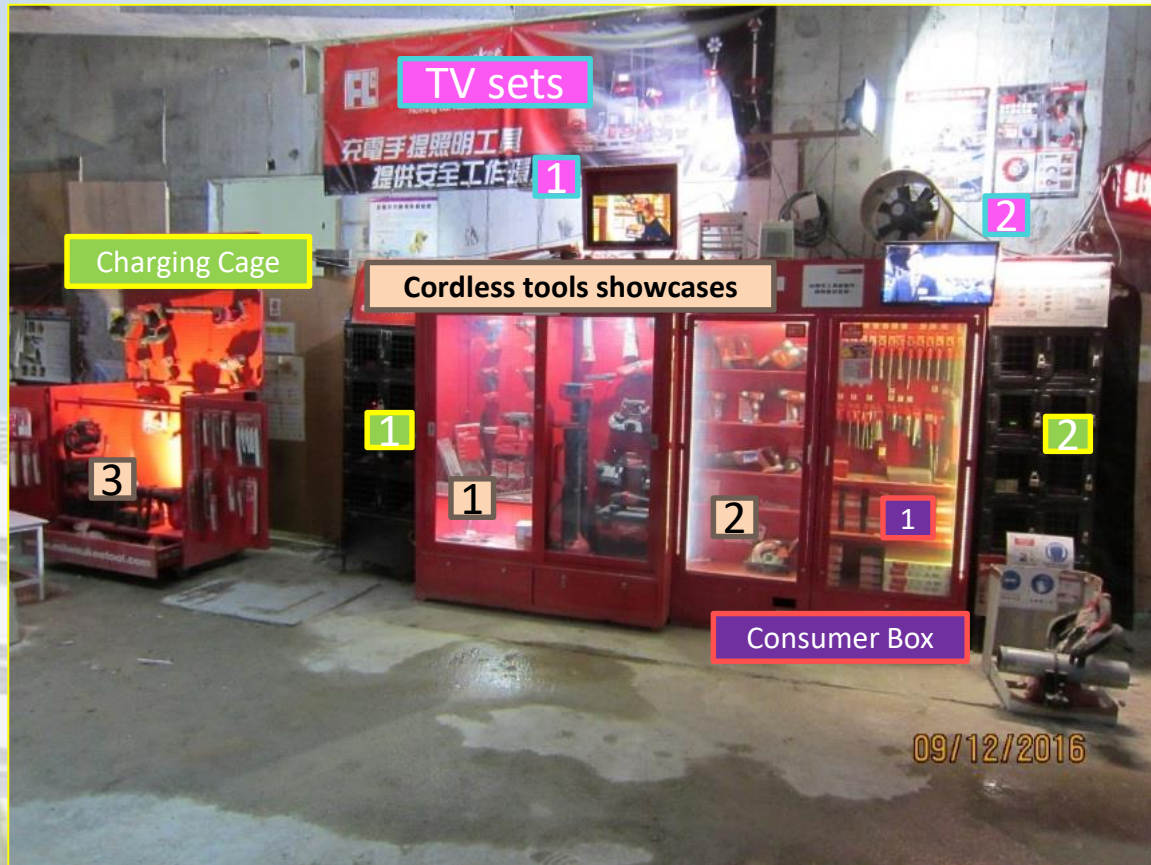

在魚池中基礎性的植物，含有氮、磷等成分，若直接排到地盤會讓土壤造成環境的負擔，不過若拿這些廢水來種菜，反而提供蔬菜養分，而且蔬菜淨化水質後，又可以導回魚池再利用。

這一套平衡系統，能避免水質惡化，且形成魚菜、菜幫魚的良性循環。

A fish-plant Ecosystem is designed and made by the waste materials onsite. The success of this ecosystem can act as a good demonstration to all of the workers and encourage them try to make good use of the waste materials, ultimately, protect our nature.

Cordless Construction site

In order to successfully attract and encourage subcontractors and workers to use wireless power tools, 30 types of more than 60 units of wireless tools are provided on site for the worker to borrow. In addition, the related facilities including the central charger, accessories selling boxes, promoting televisions and posters are provided to borrow free of charge.